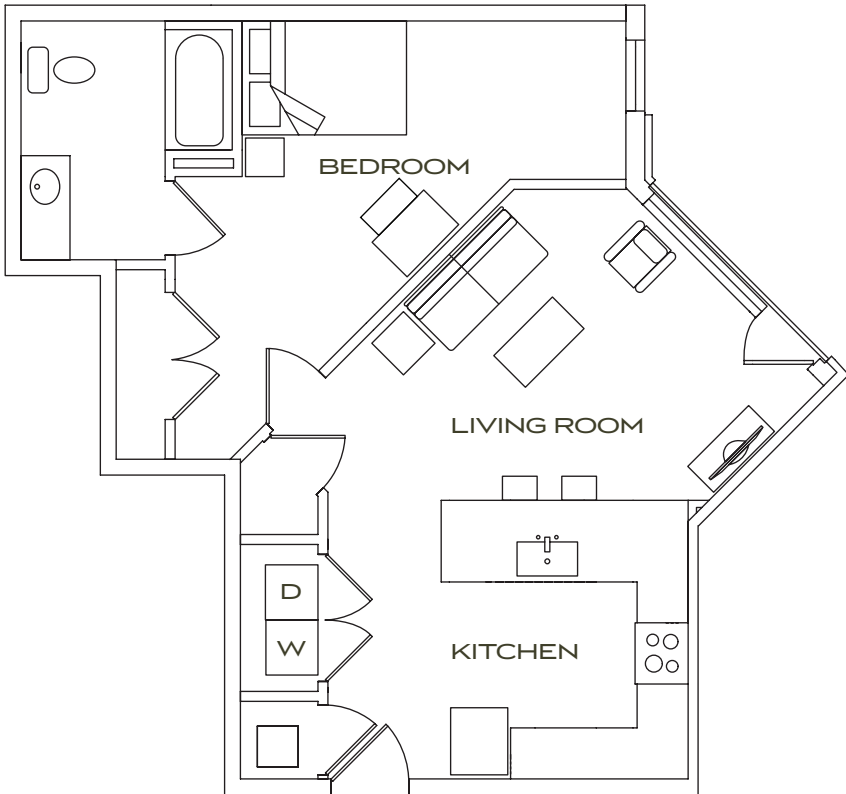

1
BED

1
BATH

THE STANDARD

THE ASTORIA
801 sq ft

\$ _____ /MONTH

108 10th Street NW | Charlottesville, VA 22903 | 434.270.7787 | thestandardcharlottesville.com

*Amenities, materials, floorplans and units are subject to change. Illustration is representational. Pricing, amenities and availability subject to change without notice. Information is believed to be accurate but is not warranted. Speak with a leasing agent for additional details.