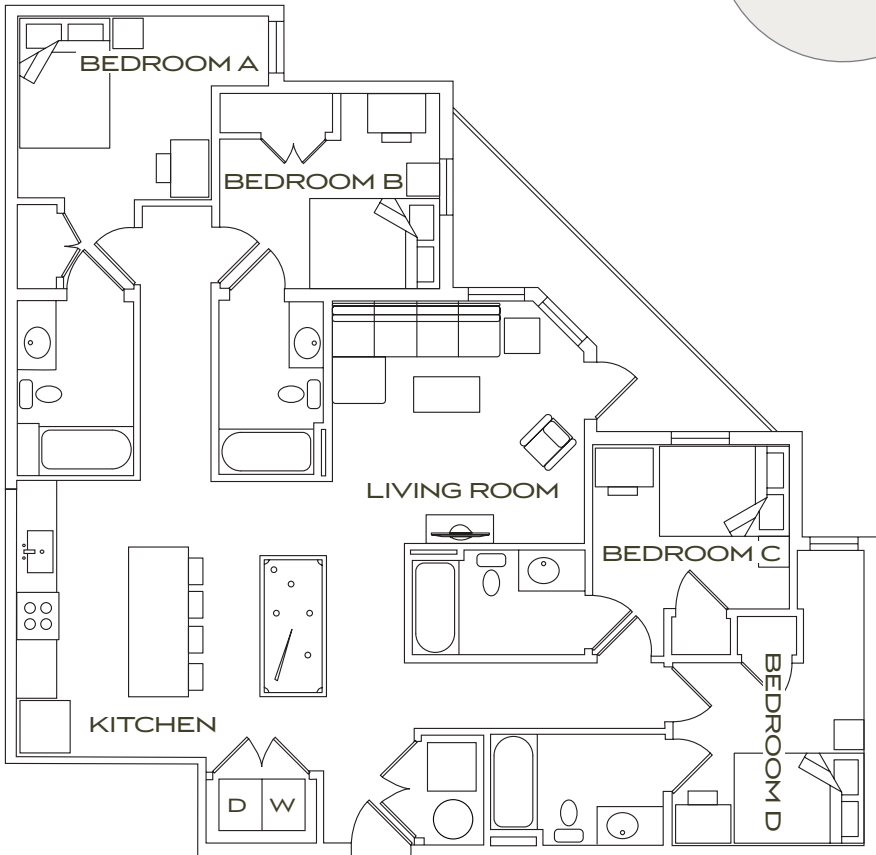

4

BED

4

BATH

THE STANDARD

THE DERBY
1441 sq ft

\$ _____ /MONTH

**PREMIUM
SUITE**